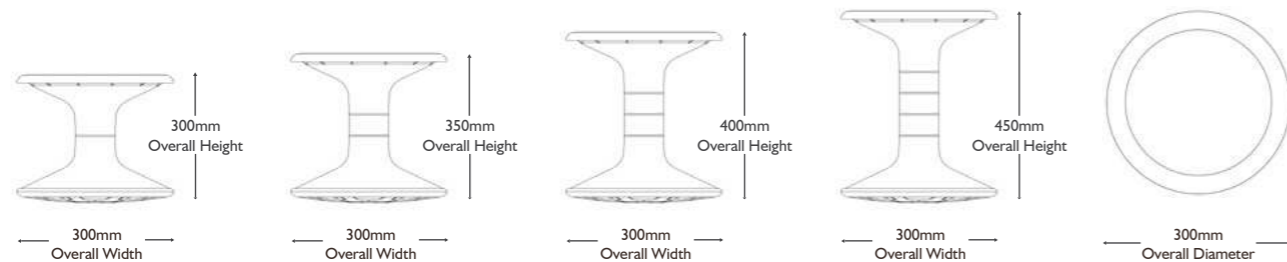

Watch video on YouTube: <https://youtu.be/LM4W6KWiz3M>

PRODUCT FEATURES

Stacks up to 3 high (upside down)

Available in 5 standard colours & 4 heights from 300-450mm

Convex base offers 12° of rebounding motion

*Sugar Plum is colour-matched to Mardi Gras polypropylene available on other KI seating products.

PRODUCT DIMENSIONS

ORDER CHECKLIST

1.	Select poly colour		
		Aqua Blue	
		Ash Grey	
		Parrot Green	
		Sugar Plum	
		Tangerine Fizz	
2.	Select size		
		300mm Height	
		350mm Height	
		400mm Height	
		450mm Height	